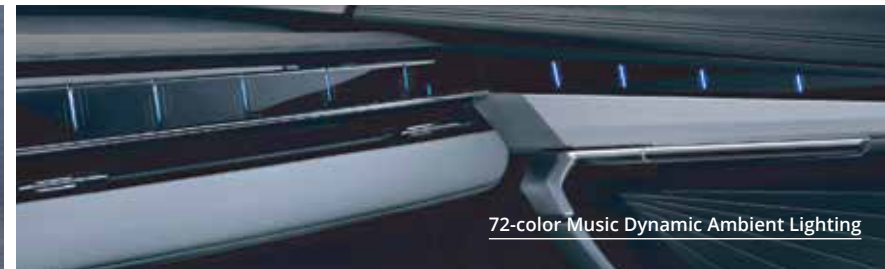

72-color Music Dynamic Ambient Lighting

Harman INFINITY Headrest Speaker

Digital Arrow LED Tail Lights

20-inch Silver & Black Wheel

Illuminated Front Fascia

ENJOY YOUR
ULTRAMODERN EXPERIENCE

Eco-friendly Suede Interior