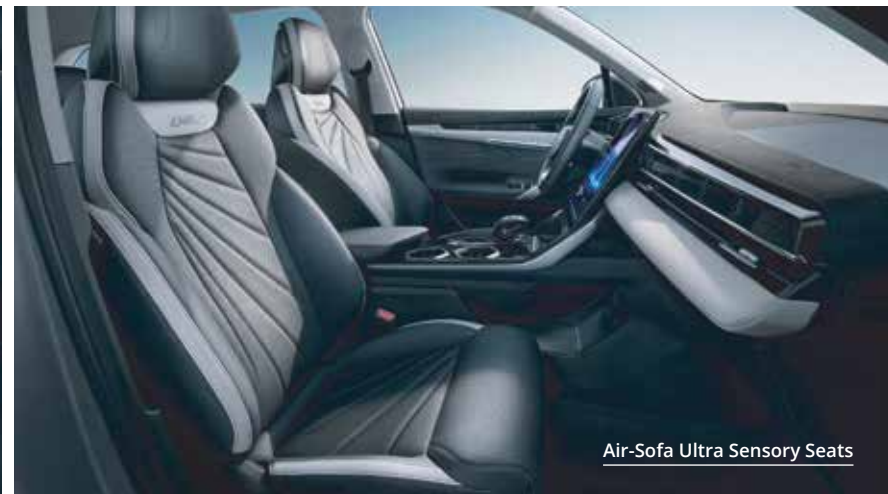

72-color Music Dynamic Ambient Lighting

Harman INFINITY Headrest Speaker

Digital Arrow LED Tail Lights

20-inch Silver & Black Wheel

Illuminated Front Fascia

ENJOY YOUR
ULTRAMODERN EXPERIENCE

Eco-friendly Suede Interior

Trunk - Storage Space

1.2m² Panoramic Sunroof

Rear Seat Folding Capacity

Air-Sofa Ultra Sensory Seats

CHASE YOUR
ULTRAMODERN FUTURE

0-100km/h in 8.2 seconds

SAFEGUARD YOUR ULTRAMODERN DRIVING

L2 Level ADAS