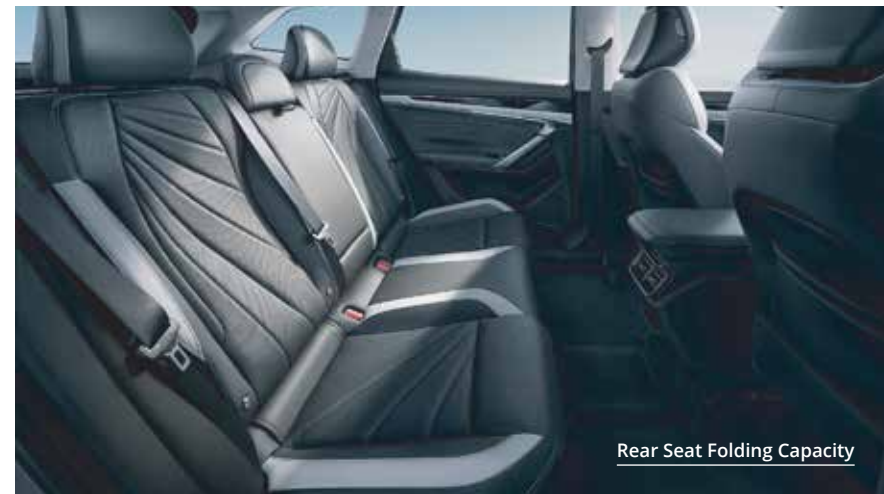

72-color Music Dynamic Ambient Lighting

Harman INFINITY Headrest Speaker

Digital Arrow LED Tail Lights

20-inch Silver & Black Wheel

Illuminated Front Fascia

ENJOY YOUR
ULTRAMODERN EXPERIENCE

Eco-friendly Suede Interior

Trunk - Storage Space

1.2m² Panoramic Sunroof

Rear Seat Folding Capacity

Air-Sofa Ultra Sensory Seats

CHASE YOUR
ULTRAMODERN FUTURE

0-100km/h in 8.2 seconds

SAFEGUARD YOUR ULTRAMODERN DRIVING

L2 Level ADAS